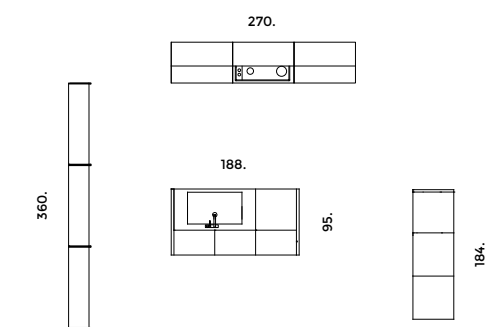

Basi, colonne: Frassino Bianco Alba
Pensili: Frassino laccato Lava
Elementi "Fringe": Frassino Bianco Alba
Isola centrale: laccato Lava
Top basi e schienale: Dekton Danae
Top isola centrale: Dekton Sirius
Zoccolo: impiallacciato Frassino Bianco Alba
Base cabinets and tall units: Bianco Alba ash
Wall units: matte Lava lacquer ash
"Fringe" elements: Bianco Alba ash
Central island: Lava lacquer
Base cabinet worktops and backs: Danae Dekton
Central island worktop: Sirius Dekton
Plinth: Bianco Alba ash veneer